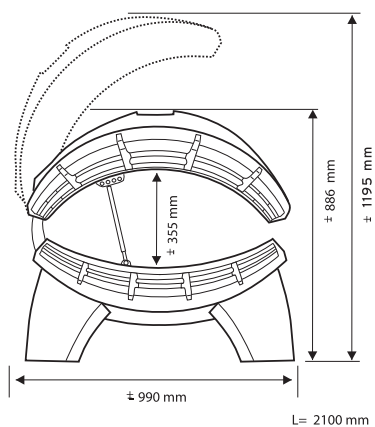

Specifications	Hapro Collagen Sun 24	Hapro Collagen Sun 26/5
Lamps	24 x 100 W Collatan® lamps	14 x 100 W L Collatan® lamps 12 x 100 W Collatan® lamps
Collagen booster for face	–	5 x 25 W Secret Collagen lamps
Body cooler	○	●
Analogue timer	●	–
Digital timer	–	●
Alarm signal at end of session	●	●
Decorative panel front	○	●
Power	2,83 kW	3,19 kW
Weight	119 kg	128 kg
Colour	Pearl White	Pearl White

● = Standard ○ = Optional – = Not applicable

Technical modifications reserved

Sunny certainty

A choice for Hapro wellness solaria is a choice for certainty. All the appliances meet the most stringent safety regulations and have the CE and KEMA quality marks. Moreover, the appliances are carefully developed in accordance with the latest standards for tanning equipment. There's no better way to ensure responsible tanning in your home!

Hapro
WELLNESS-SOLARIA

www.vdlhapro.com

VDL Hapro, P.O. Box 73, 4420 AC Kapelle, The Netherlands